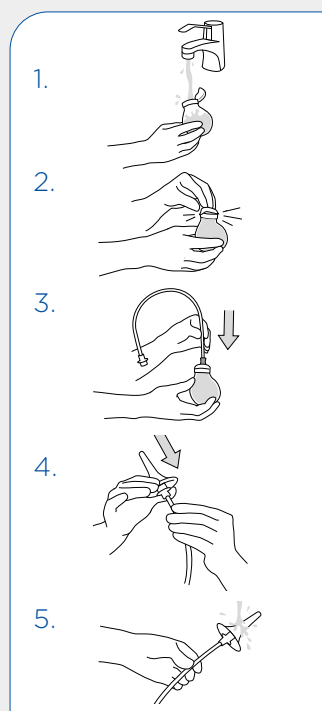

NAVINA MINI SET QUICK GUIDE

Preparation:

1. Open the lid and fill the entire water container with lukewarm (36-38° C) tap water.
2. Close the lid.
3. Open the bag and assemble the cone to the water container.
4. Activate the slippery coating of the cone to its base by wetting it with tap water.

Instillation:

5. Sit on or stand over the toilet and insert the cone into rectum carefully.
6. When the cone is in place, gently squeeze the water container to instill the water. Make sure you only insert the pointed section of the cone and stop when you reach the wider base.
7. Pull out the cone and let the bowel empty.

NAVINA MINI EXTENSION SET QUICK GUIDE

Preparation:

1. Open the lid and fill the entire water container with lukewarm (36-38° C) tap water.
2. Close the lid.
3. Assemble the extension tube with the water container.
4. Open the bag and assemble the cone to the extension tube.
5. Activate the slippery coating of the cone to its base by wetting it with tap water.

Instillation:

6. Sit on or stand over the toilet and insert the cone into rectum carefully.
7. When the cone is in place, gently squeeze the water container to instill the water. Make sure you only insert the pointed section of the cone and stop when you reach the wider base.
8. Pull out the cone and let the bowel empty.