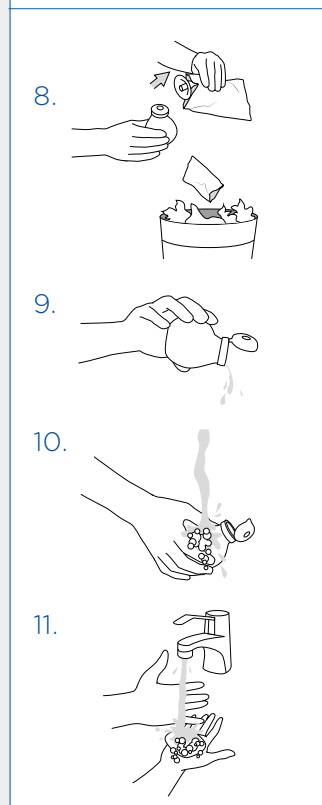

NAVINA MINI SET QUICK GUIDE

Preparation:

1. Open the lid and fill the entire water container with lukewarm (36-38° C) tap water.
2. Close the lid.
3. Open the bag and assemble the cone to the water container.
4. Activate the slippery coating of the cone to its base by wetting it with tap water.

Instillation:

5. Sit on or stand over the toilet and insert the cone into rectum carefully.
6. When the cone is in place, gently squeeze the water container to instill the water. Make sure you only insert the pointed section of the cone and stop when you reach the wider base.
7. Pull out the cone and let the bowel empty.

NAVINA MINI EXTENSION SET QUICK GUIDE

Preparation:

1. Open the lid and fill the entire water container with lukewarm (36-38° C) tap water.
2. Close the lid.
3. Assemble the extension tube with the water container.
4. Open the bag and assemble the cone to the extension tube.
5. Activate the slippery coating of the cone to its base by wetting it with tap water.

Instillation:

6. Sit on or stand over the toilet and insert the cone into rectum carefully.
7. When the cone is in place, gently squeeze the water container to instill the water. Make sure you only insert the pointed section of the cone and stop when you reach the wider base.
8. Pull out the cone and let the bowel empty.