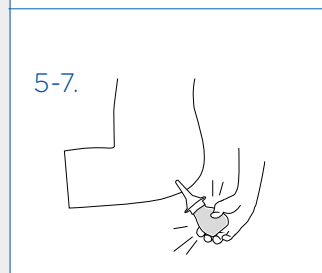

NAVINA MINI SET QUICK GUIDE

Preparation:

1. Open the lid and fill the entire water container with lukewarm (36-38° C) tap water.
2. Close the lid.
3. Open the bag and assemble the cone to the water container.
4. Activate the slippery coating of the cone to its base by wetting it with tap water.

Instillation:

5. Sit on or stand over the toilet and insert the cone into rectum carefully.
6. When the cone is in place, gently squeeze the water container to instill the water. Make sure you only insert the pointed section of the cone and stop when you reach the wider base.
7. Pull out the cone and let the bowel empty.

Instillation:

6. Sit on or stand over the toilet and insert the cone into rectum carefully.
7. When the cone is in place, gently squeeze the water container to instill the water. Make sure you only insert the pointed section of the cone and stop when you reach the wider base.
8. Pull out the cone and let the bowel empty.