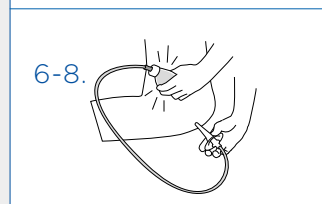

Instillation:

5. Sit on or stand over the toilet and insert the cone into rectum carefully.
6. When the cone is in place, gently squeeze the water container to instill the water. Make sure you only insert the pointed section of the cone and stop when you reach the wider base.
7. Pull out the cone and let the bowel empty.

Disassembling and cleaning

8. Put the cone back in the bag and dispose in the household waste.
9. Open the lid of the water container and empty remaining water.
10. Gently clean the water container after each use with soapy lukewarm water only. Let dry.
11. Wash your hands.

NAVINA MINI EXTENSION SET QUICK GUIDE

Preparation:

1. Open the lid and fill the entire water container with lukewarm (36-38° C) tap water.
2. Close the lid.
3. Assemble the extension tube with the water container.
4. Open the bag and assemble the cone to the extension tube.
5. Activate the slippery coating of the cone to its base by wetting it with tap water.

Instillation:

6. Sit on or stand over the toilet and insert the cone into rectum carefully.
7. When the cone is in place, gently squeeze the water container to instill the water. Make sure you only insert the pointed section of the cone and stop when you reach the wider base.
8. Pull out the cone and let the bowel empty.