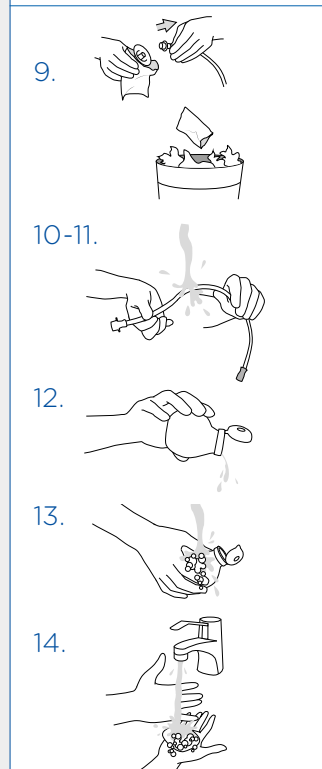

Instillation:

5. Sit on or stand over the toilet and insert the cone into rectum carefully.
6. When the cone is in place, gently squeeze the water container to instill the water. Make sure you only insert the pointed section of the cone and stop when you reach the wider base.
7. Pull out the cone and let the bowel empty.

Disassembling and cleaning

8. Put the cone back in the bag and dispose in the household waste.
9. Open the lid of the water container and empty remaining water.
10. Gently clean the water container after each use with soapy lukewarm water only. Let dry.
11. Wash your hands.

NAVINA MINI EXTENSION SET QUICK GUIDE

Preparation:

1. Open the lid and fill the entire water container with lukewarm (36-38° C) tap water.
2. Close the lid.
3. Assemble the extension tube with the water container.
4. Open the bag and assemble the cone to the extension tube.
5. Activate the slippery coating of the cone to its base by wetting it with tap water.

Instillation:

6. Sit on or stand over the toilet and insert the cone into rectum carefully.
7. When the cone is in place, gently squeeze the water container to instill the water. Make sure you only insert the pointed section of the cone and stop when you reach the wider base.
8. Pull out the cone and let the bowel empty.