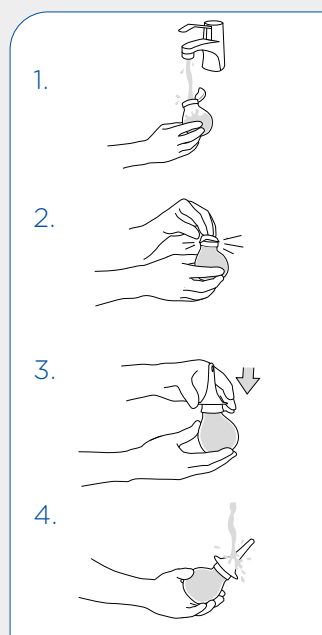

NAVINA MINI SET QUICK GUIDE

Preparation:

1. Open the lid and fill the entire water container with lukewarm (36-38° C) tap water.
2. Close the lid.
3. Open the bag and assemble the cone to the water container.
4. Activate the slippery coating of the cone to its base by wetting it with tap water.

Instillation:

5. Sit on or stand over the toilet and insert the cone into rectum carefully.
6. When the cone is in place, gently squeeze the water container to instill the water. Make sure you only insert the pointed section of the cone and stop when you reach the wider base.
7. Pull out the cone and let the bowel empty.

NAVINA MINI EXTENSION SET QUICK GUIDE

Preparation:

1. Open the lid and fill the entire water container with lukewarm (36-38° C) tap water.
2. Close the lid.
3. Assemble the extension tube with the water container.
4. Open the bag and assemble the cone to the extension tube.
5. Activate the slippery coating of the cone to its base by wetting it with tap water.

Instillation:

6. Sit on or stand over the toilet and insert the cone into rectum carefully.
7. When the cone is in place, gently squeeze the water container to instill the water. Make sure you only insert the pointed section of the cone and stop when you reach the wider base.
8. Pull out the cone and let the bowel empty.